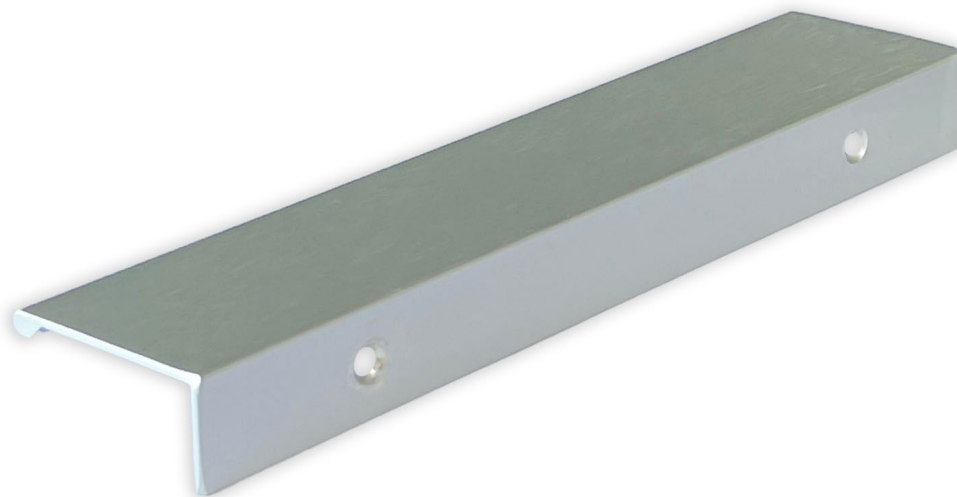

RUČICE, DUGMIĆI, ČIVILUCI

Ručica model LPR

LPR32	32mm	50mm	mat hrom
LPR32B	32mm	50mm	bela
LPR32C	32mm	50mm	crna
LPR32A	32mm	50mm	antracit
LPR128	128mm	200mm	mat hrom
LPR128B	128mm	200mm	bela
LPR128C	128mm	200mm	crna
LPR128A	128mm	200mm	antracit
LPR256	256mm	320mm	mat hrom
LPR256B	256mm	320mm	bela
LPR256C	256mm	320mm	crna
LPR256A	256mm	320mm	antracit
LPR448	448mm	494mm	mat hrom
LPR448B	448mm	494mm	bela
LPR448C	448mm	494mm	crna
LPR448A	448mm	494mm	antracit
LPR1200	1200mm	1140mm	mat hrom
LPR1200B	1200mm	1140mm	bela
LPR1200C	1200mm	1140mm	crna
LPR1200A	1200mm	1140mm	antracit