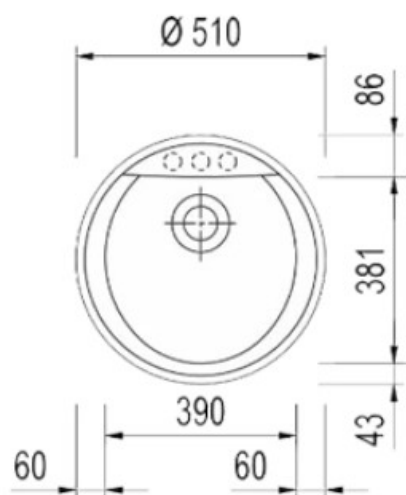

NK05110AV	200mm	ø90	avena
NK05110SA	200mm	ø90	sahara
NK05110PW	200mm	ø90	polar white
NK05110TI	200mm	ø90	MQ titanium
NK05110BL	200mm	ø90	MQ black
NK05110MBL	200mm	ø90	crna mat