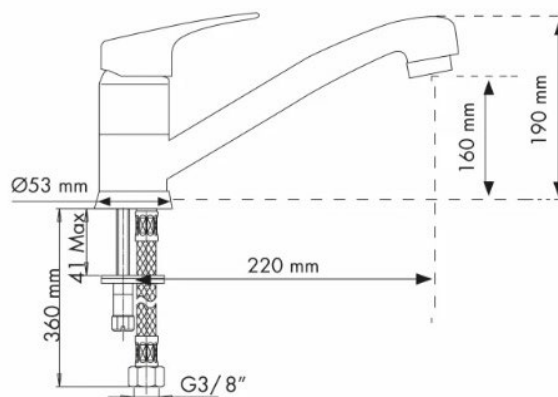

SUDOPERE I ASPIRATORI

Slavina granitna, Mis 66, sa 2 cevi

- MIS66AV avena
- MIS66SA sahara
- MIS66PW polar white
- MIS66TI MQ titanium
- MIS66BL MQ black