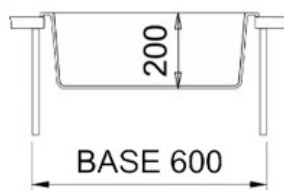

ON5610AV	200mm	ø90	avena
ON5610SA	200mm	ø90	sahara
ON5610PW	200mm	ø90	polar white
ON5610TI	200mm	ø90	MQ titanium
ON5610BL	200mm	ø90	MQ black
ON5610MBL	200mm	ø90	crna mat