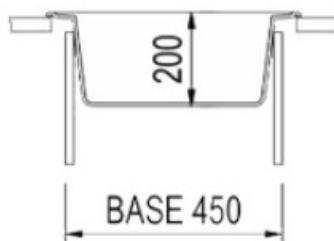

NK05110AV	200mm	ø90	avena
NK05110SA	200mm	ø90	sahara
NK05110PW	200mm	ø90	polar white
NK05110TI	200mm	ø90	MQ titanium
NK05110BL	200mm	ø90	MQ black
NK05110MBL	200mm	ø90	crna mat