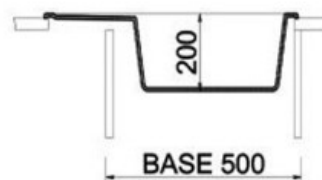

AM6510AV	200mm	ø90	avena
AM6510SA	200mm	ø90	sahara
AM6510PW	200mm	ø90	polar white
AM6510TI	200mm	ø90	MQ titanium
AM6510BL	200mm	ø90	MQ black