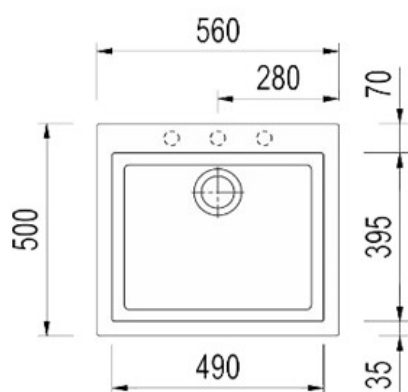

ON5610AV	200mm	ø90	avena
ON5610SA	200mm	ø90	sahara
ON5610PW	200mm	ø90	polar white
ON5610TI	200mm	ø90	MQ titanium
ON5610BL	200mm	ø90	MQ black
ON5610MBL	200mm	ø90	crna mat