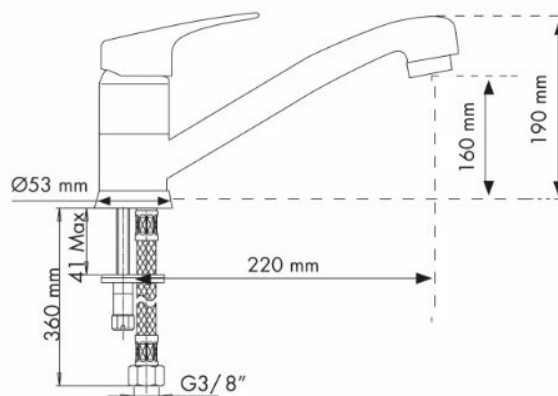

Slavina granitna, Mis 66, sa 3 cevi

- MIS66NPAV avena
- MIS66NPSA sahara
- MIS66NPPW polar white
- MIS66NPTI MQ titanium
- MIS66NPBL MQ black