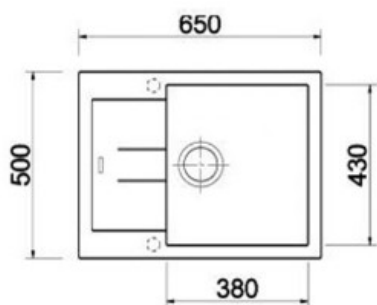

AM6510AV	200mm	ø90	avena
AM6510SA	200mm	ø90	sahara
AM6510PW	200mm	ø90	polar white
AM6510TI	200mm	ø90	MQ titanium
AM6510BL	200mm	ø90	MQ black